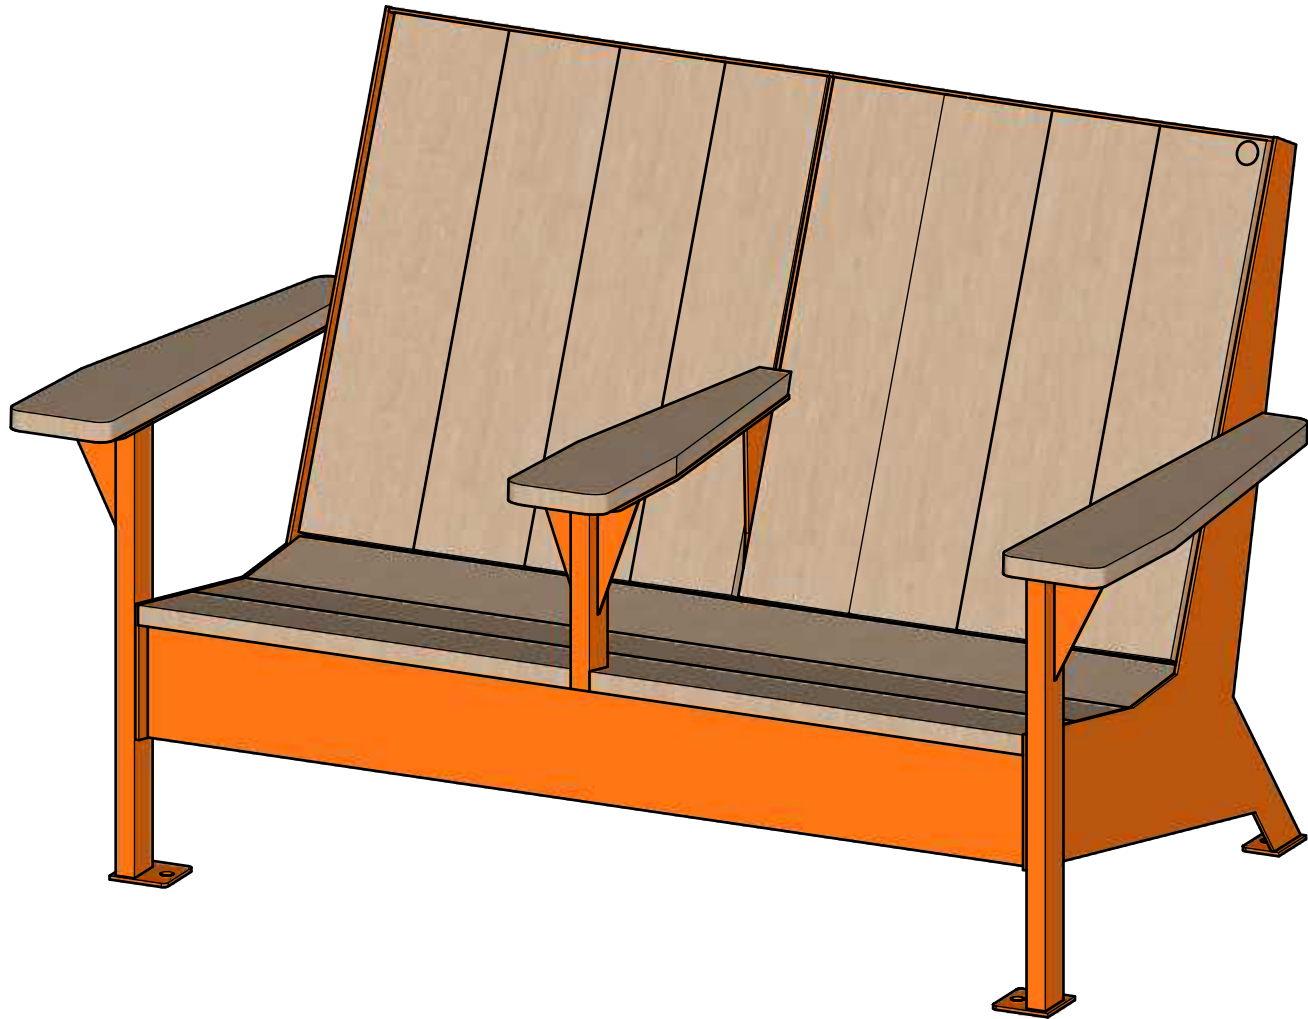

site furnishings

WISHBONE SITE FURNISHINGS

210-27090 GLOUCESTER WAY LANGLEY, BC

DWG. TITLE: JEM Love Seat

REVISION: 08.08.2024 R:2

MATERIAL:
ALUMINUM

DWG. NO.
DWSBB05052103

DRAWN BY:
G Presley

PATTERN NO.
N/A

MODEL NO.
JLS-64

SCALE:
AS SHOWN

SHEET:
2 OF 2

DATE:
18.07.2024